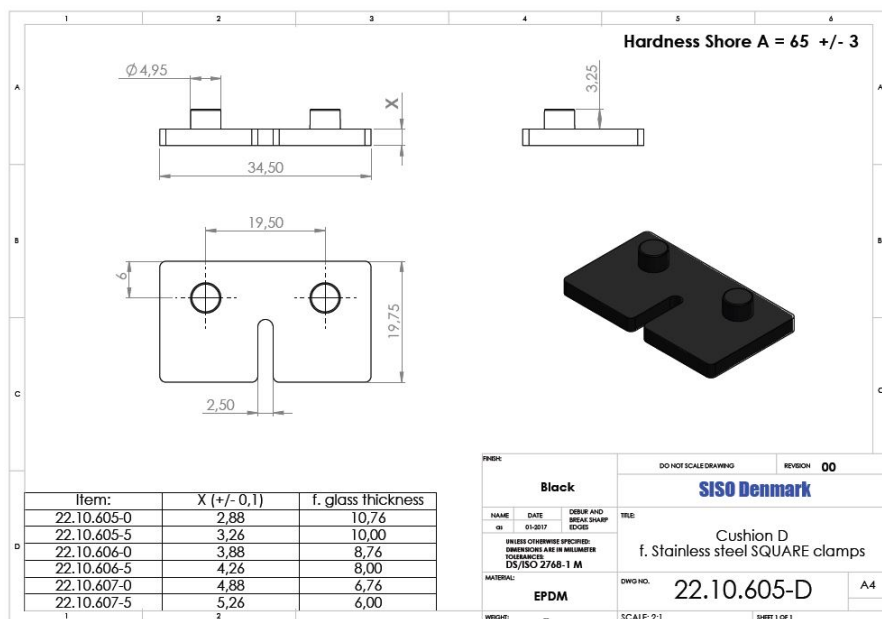

PRODUCT SHEET

Description:

Cushion "D" F/SS Clamp "Square", Glass 8,76mm (3,88mm), Black EPDM

Item number:

22.10.606-0

Units	Box	Carton	HS Code	Barcode
Pcs.	200	1000	4016930090	
				5704866476256

SISO A/S

Mileparken 11
DK-2740 Skovlunde
Denmark
VAT: DK 24786013